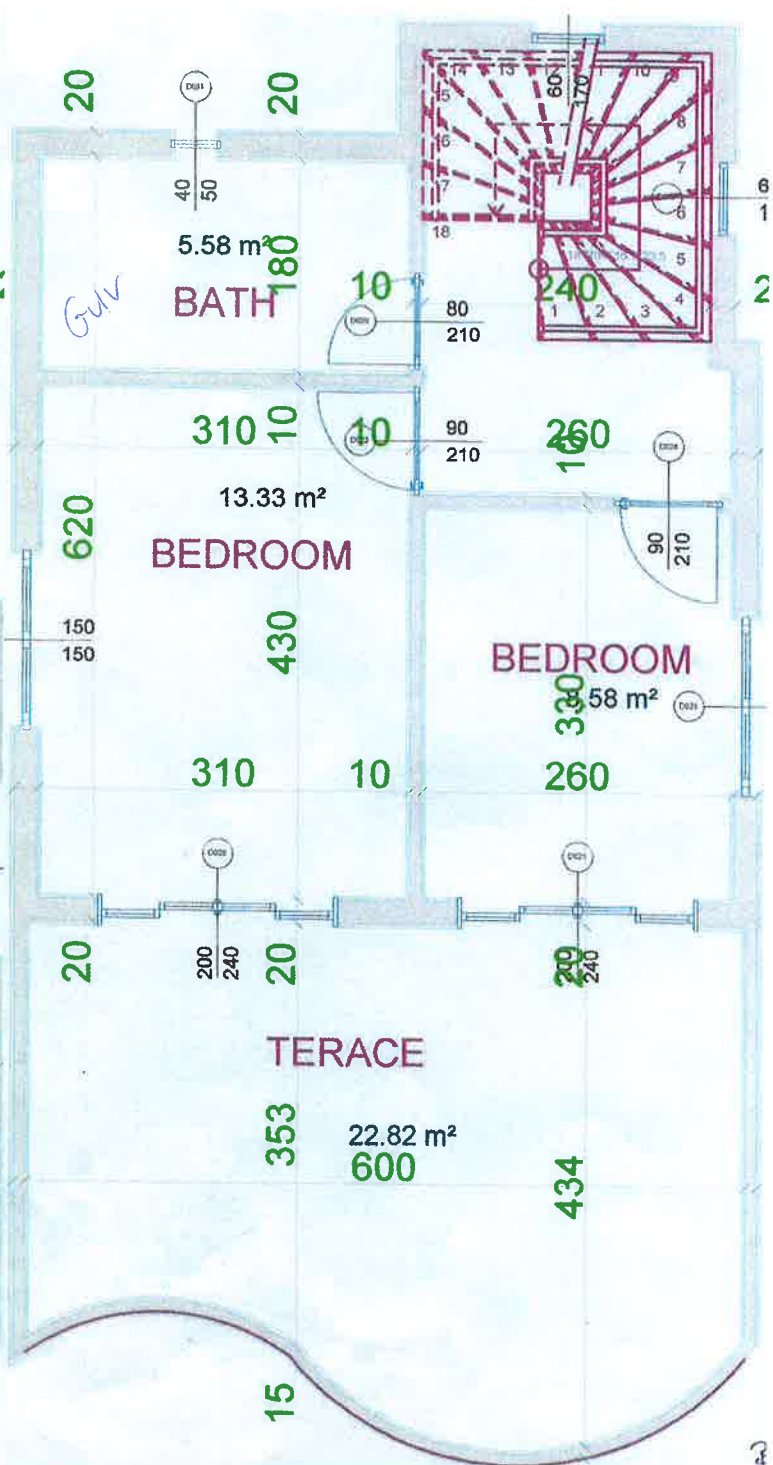

lut
Club vygen fider
mermeris
Bq 33x33

Ground floor

Total
125 m²

1. floor