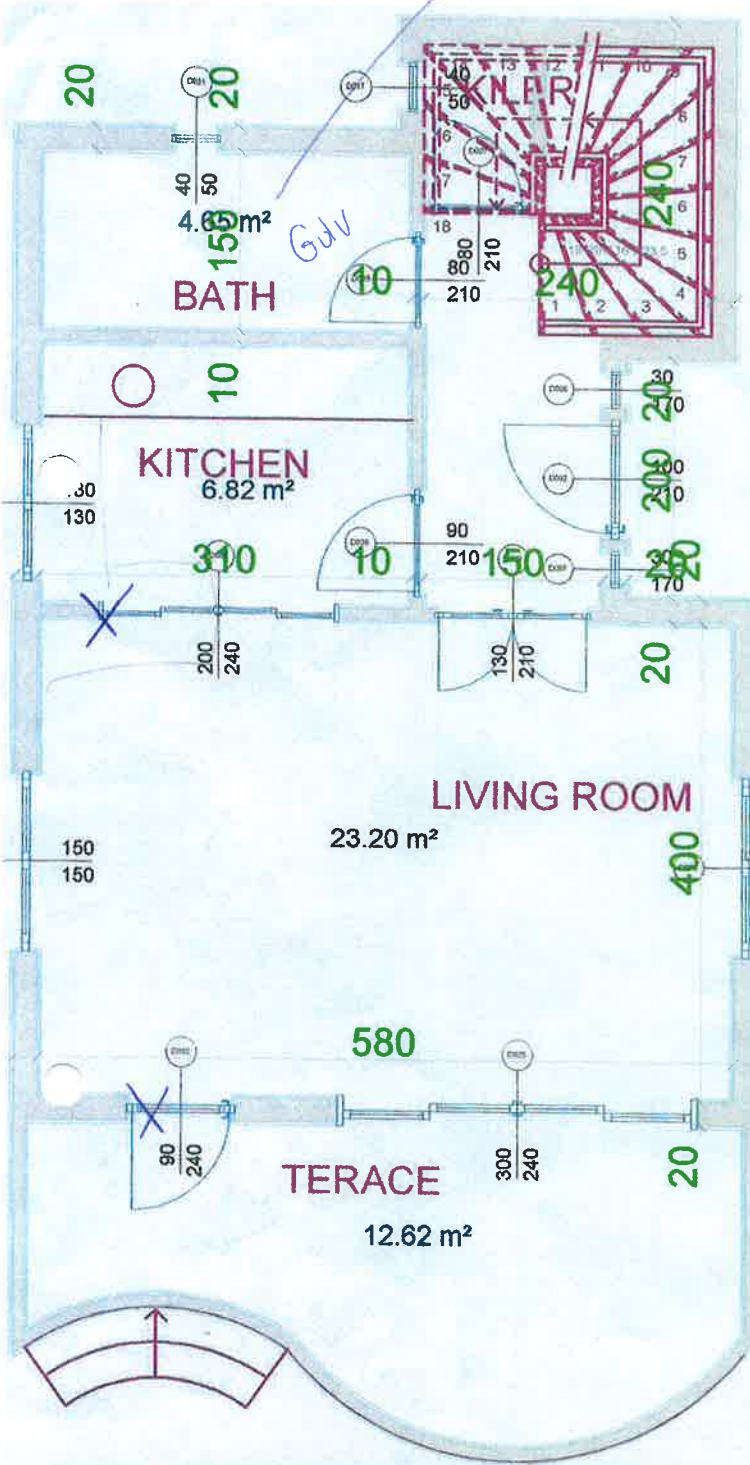

lut
Club vygen fider
mermeris
Bq 33x33

Ground floor

Total
125 m²

1. floor